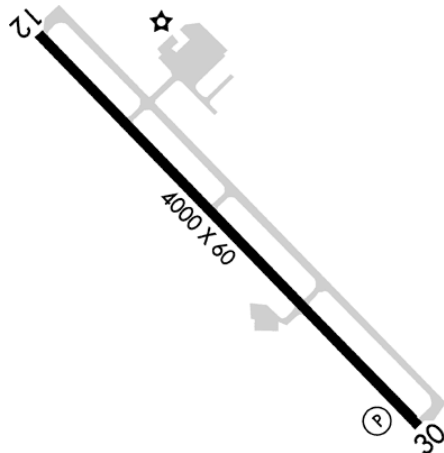

S87

Weiser Muni Weiser, ID

3 mi S of city N44 12.2796' W116 57.6312' Mag Var: 15E

Nav aids:

Type:	ID:		Freq:	Radial:	Dist:
VORTAC	DNJ	--- -- .----	116.2	205	47 nm
VOT	BOI	--- -- ..	116.7	320	50 nm

Traffic Patterns:

Fixed Wing: 3112 MSL

Runways:

12/30: 4000X60; asphalt, no surface treatment, in fair condition; Trees,
Both-Sides, 38 ft high, 950 ft from end, 19:1 clearance slope;

Elevation: 2,120 ft (646.2 m)

Communication Freqs: