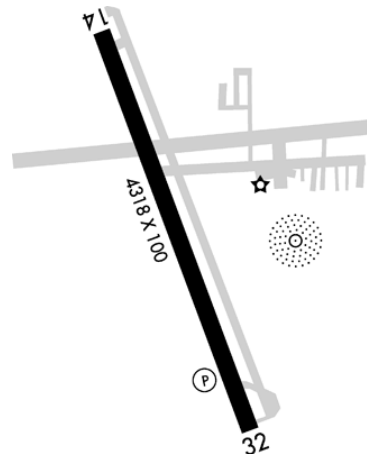

KONO

Ontario Muni Ontario, OR

3 mi W of city N44 1.1617' W117 0.7817' Mag Var: 17E

Nav aids:

Type:	ID:		Freq:	Radial:	Dist:
VOT	BOI	--- ···	116.7	309	43 nm
VORTAC	BOI	--- ···	113.3	291	45 nm

Traffic Patterns:

Heavy Aircraft: 3690 MSL; Light Aircraft: 3190 MSL

Runways:

14/32: 5011X100; asphalt, no surface treatment, in fair condition;

Communication Freqs:

WX 135.275T
UNICOM 122.8 CTAF 122.8

Lights: Actvt MIRL Ry 14/32 and REIL
Ry 32 - CTAF. PAPI Ry 32 Oper Cont

Elevation: 2,193 ft (668.4 m)

Phone: 541-212-1676

Weather: 503-889-7388 (ASOS)

Fees: Tiedown

Charts: NACO: Klamath Falls Sectional

Fuel: 100LL Low-Lead, Jet A

Notes/Remarks:

Taxiway Marked with Blue Reflectors
Ry 14/32 Extdd South End