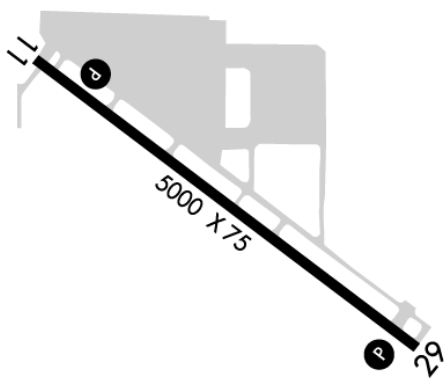

KMAN

Nampa Muni
Nampa, ID

0 mi E of city N43 34.8800' W116 31.3833' Mag Var: 16E

Nav aids:

Type:	ID:		Freq:	Radial:	Dist:
VOT	BOI	--- ··· --- ···	116.7	273	13 nm
VORTAC	BOI	--- ··· --- ···	113.3	260	14 nm
VOR	LIA	--- ··· --- ···	114.9	300	49 nm

Traffic Patterns:

Fixed Wing: 3537 MSL

Runways:

11/29: 5000X75; asphalt, no surface treatment, in good condition; Building, 700 ft Right of center, 100 ft high, 2,790 ft from end, 25:1 clearance slope; Trees, 200 ft Right of center, 65 ft high, 1,200 ft from end, 15:1 clearance slope;

Noise Abatement:

No low level turns W

Elevation: 2,537 ft (773.3 m)

Communication Freqs:

WX 118.325T App/Dep 119.6
UNICOM 122.7 CTAF 122.7

Phone: 208-468-5820

Weather: (208) 318-0040 (AWOS-3)

Fees: Hangar

Charts: NACO: Salt Lake City Sectional

Fuel: 100LL Low-Lead, Jet A

Notes/Remarks:

No low level turns W
Intensive Flight Training

Business Summary

Aero Services, Inc.

Location: CTR; Hours: Mon - Fri, 8:00 AM - 5:00 PM
Phone Number: 208-466-0400

AvCenter, Inc.

AOPA Credit Card: Double Points

Fuel: Avfuel-100LL; Avfuel-100LL; Avfuel-Jet-A; Avfuel-Jet-A
Location: CTR; Hours: 8:00 AM - 5:00 PM
Frequencies: Unicom: 122.7
Phone Number: 208-466-5432

Mission Aviation Fellowship

Location: NE; Hours: Mon - Fri, 8:00 AM - 5:00 PM
Phone Number: 208-498-0800

Precision Flight Training, Inc.

Location: NW; Hours: Mon - Fri, 7:00 AM - 3:30 PM; Sat - Sat, 7:30 AM - 12:00 AM
Frequencies: Unicom: 122.7
Phone Number: 208-463-4700

Skyline Aircraft Maintenance

Location: W
Phone Number: 208-461-8454

T-Craft Aero Club

Hours: By Appointment
Phone Number: 208-863-4835